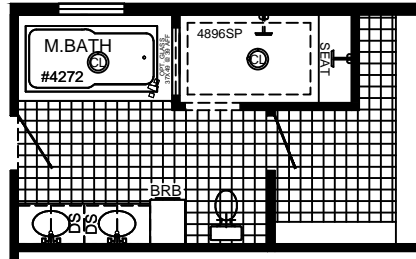

OPT. WALK-IN CERAMIC SHOWER

MODEL: WL-6412
3-BEDROOM / 2-BATH
32 x 64- Approx. 1800 Sq. Ft.

DEER VALLEY HOMBUILDERS, INC.
Woodland Homes Series
"AHAVEH"
 For more information visit us at
www.deervalleyhb.com

**All rooms dimensions include closets and square footage are approximate.
 Drawing layout subject to change if required by engineering review.

DATE:
 02/09/2017

Drawn By:
 RLH