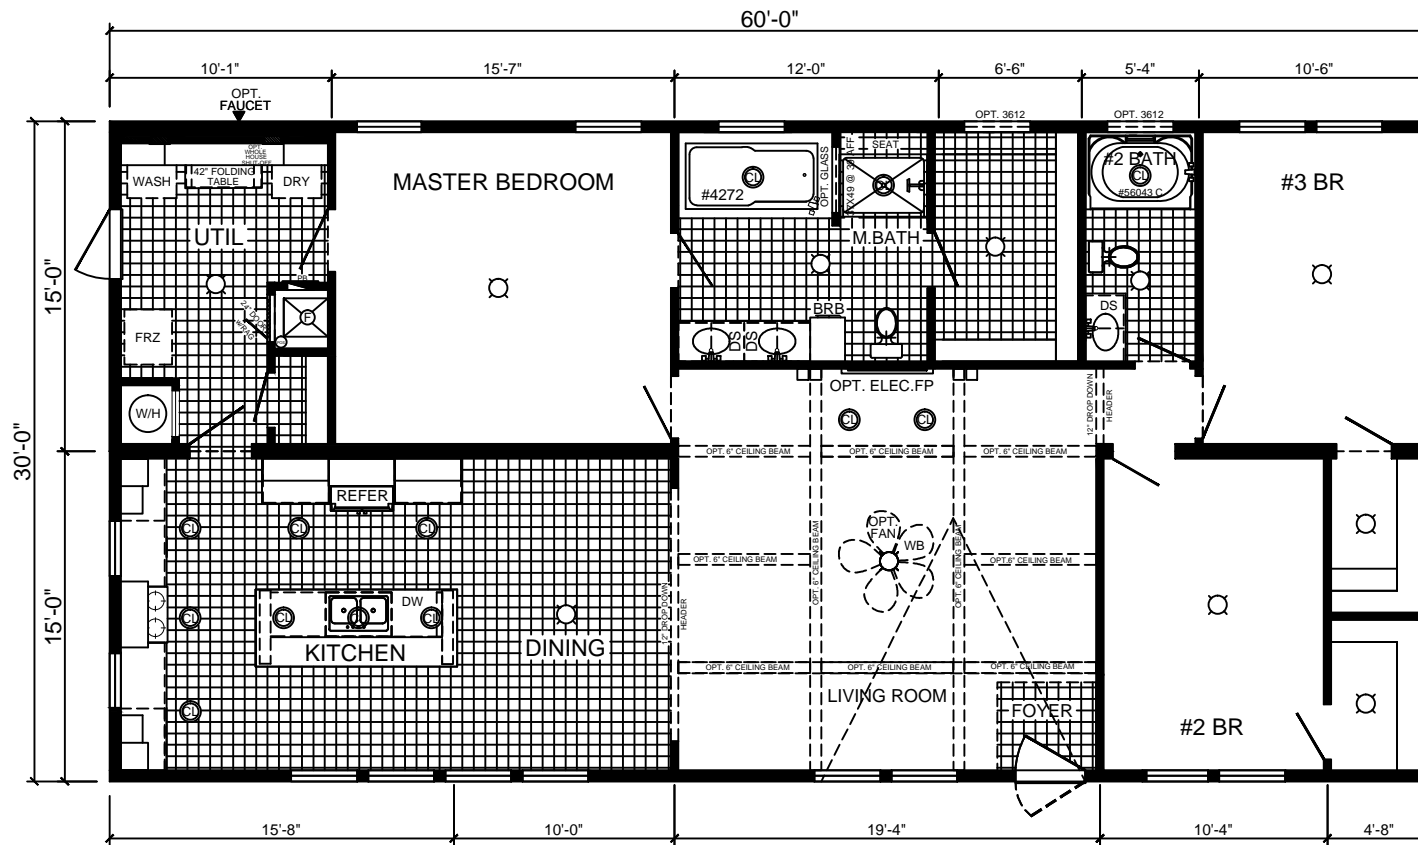

OPT. WALK-IN CERAMIC SHOWER

MODEL: WL-6412
3-BEDROOM / 2-BATH
32 x 64- Approx. 1800 Sq. Ft.

DEER VALLEY HOMBUILDERS, INC.
Woodland Homes Series
"AHAVEH"
 For more information visit us at
www.deervalleyhb.com

**All rooms dimensions include closets and square footage are approximate.
 Drawing layout subject to change if required by engineering review.

DATE:
 02/09/2017

Drawn By:
 RLH