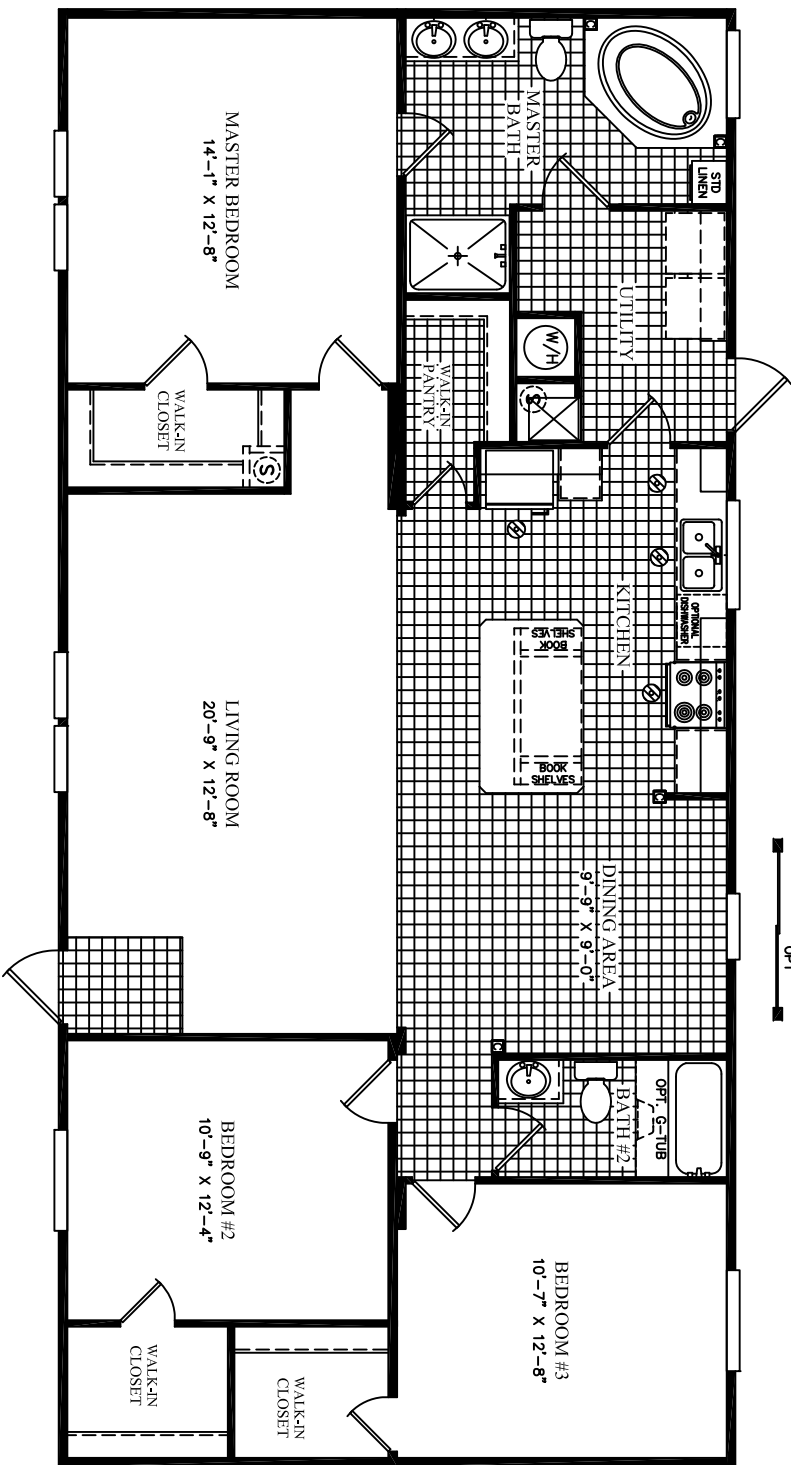

56'-0"

OPT

⊗ RECESSED LIGHTING

ScotBilt

HOMES, INC.

DATE:	03/30/2012
REVISED:	12/18/2012
444/510	SJ

NOTES:

SQUARE FOOTAGE:
 TOTAL = 1,456
 LIVING SPACE = 1,456
 PORCH = N/A

UNIT SPECIFICATIONS:

FREEDOM
 28' X 60'
 3 BEDROOM / 2 BATH

DRAWING/MODEL NUMBER:

2856223FRE